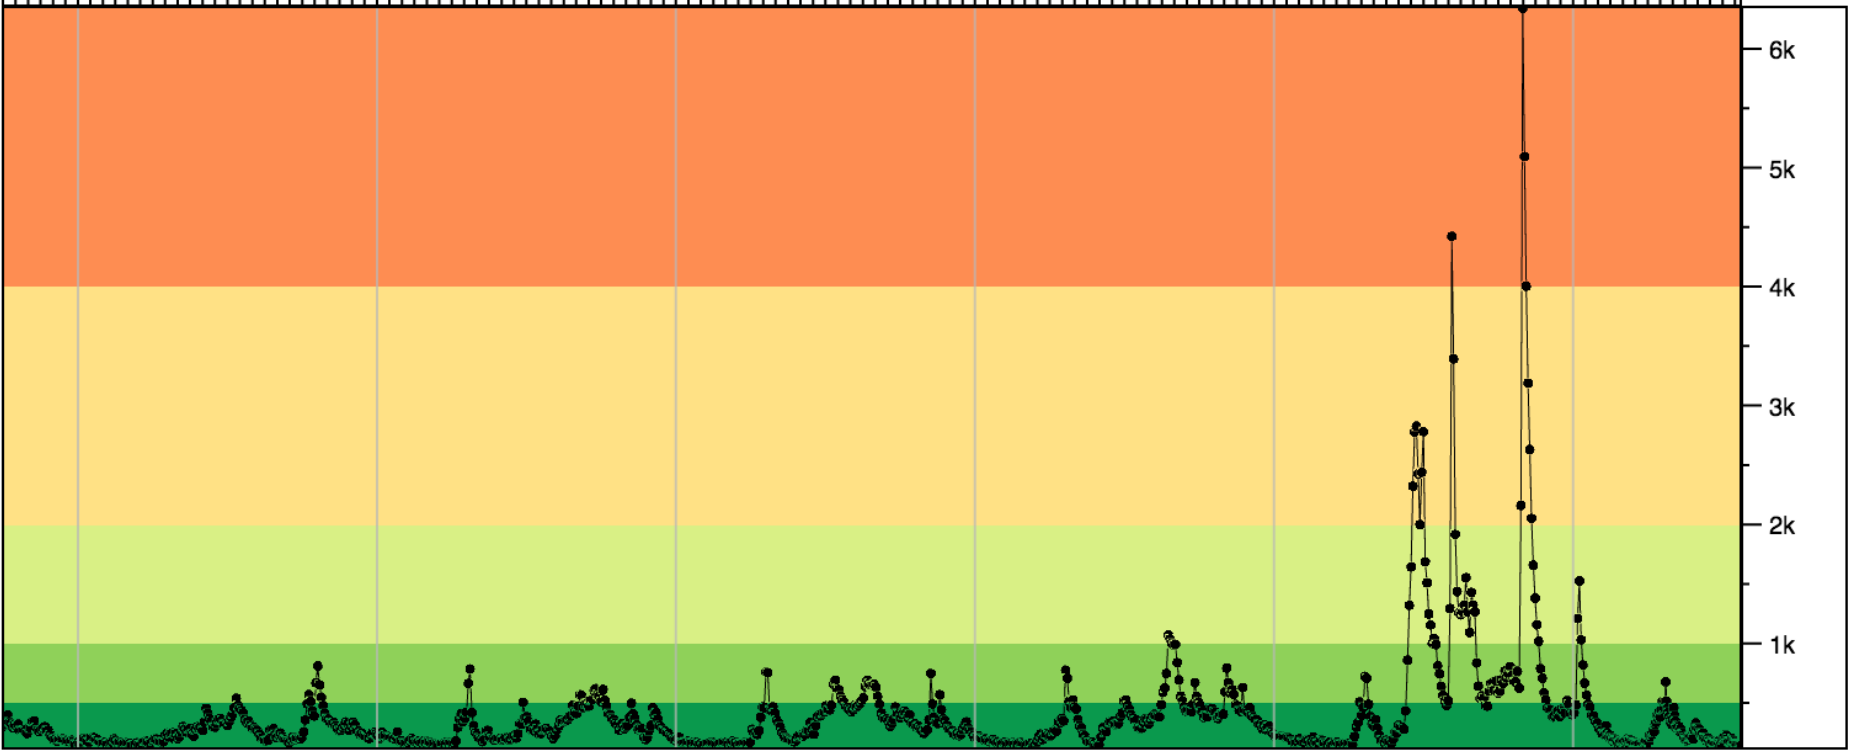

PEDUTO

Tracking Pollution
Air and Water

SANDY
SOLAR

Sunday 21 February 2016 Monday 22 February 2016 Tuesday 23 February 2016

00:00 12:00 00:00 12:00 00:00 12:00 00:00 12:00 00:00 12:00

Particles Per Liter (particles/L)